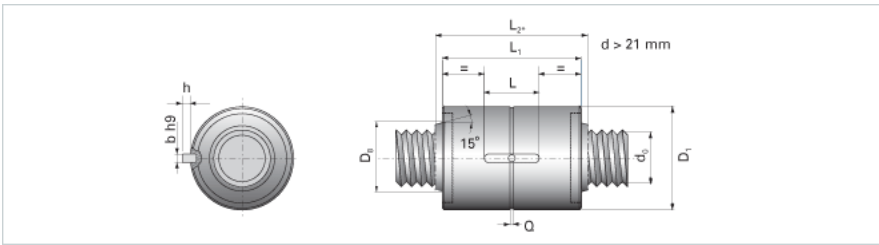

### Product Info

Nominal Rod Diameter [mm] 15

### Details

Lead [mm] 4

End Code for Types 1,2,3,5 [\* Journals may show tracings of the thread] 12

### Dimensions

D1 [mm] 34

D7 [mm] 3

D8 [mm] -

L1 [mm] 35

L2 [mm] -

Keyway (L x b x h) 14x4x1.5