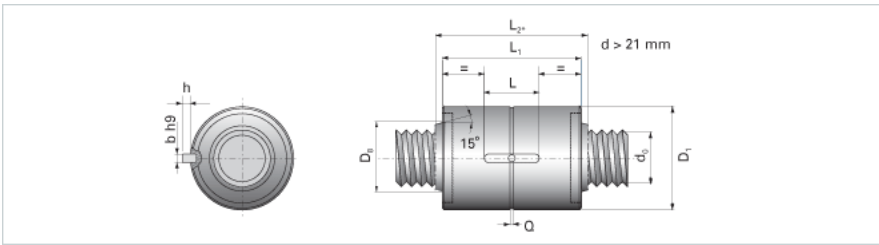

NRS B 2W 15x2 w/Wiper

Call 800-321-7800 or visit us online at www.nookindustries.com to configure and order your NRS B 2W 15x2 w/Wiper today!

Product Info

Nominal Rod Diameter [mm] 15

Details

Lead [mm] 2

End Code for Types 1,2,3,5 [* Journals may show tracings of the thread] 12

Dimensions

D1 [mm] 34

D7 [mm] 3

D8 [mm] -

L1 [mm] 35

L2 [mm] -

Keyway (L x b x h) 14x4x1.5

Performance Specifications