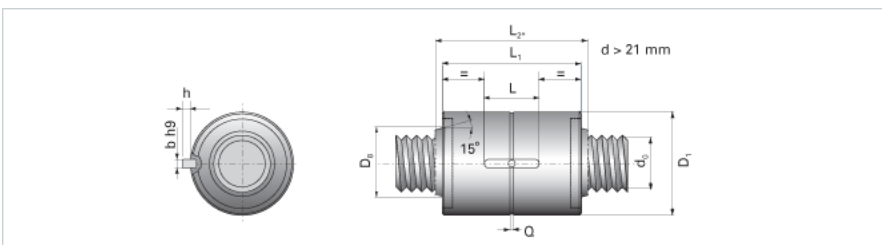

NRS B 2W 12x5 w/Wiper

Call 800-321-7800 or visit us online at www.nookindustries.com to configure and order your NRS B 2W 12x5 w/Wiper today!

Product Info

Nominal Rod Diameter [mm] 12

Details

Lead [mm] 5

End Code for Types 1,2,3,5 [* Journals may show tracings of the thread] n/a

Dimensions

D1 [mm] 26

D7 [mm] 3

D8 [mm] -

L1 [mm] 31

L2 [mm] -

Keyway (L x b x h) 10x3x1.2

Performance Specifications