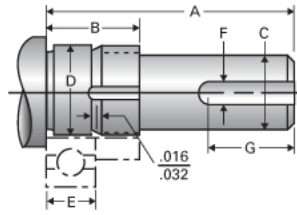

Type 1L, End Code 105

Call 800-321-7800 or visit us online at www.nookindustries.com to configure and order your Type 1L, End Code 105 today!

Product Info

Nominal Bearing Journal Size 105

Dimensions

C [in]	4.000 / 3.999
D [in]	4.1345 / 4.1338
F [in]	1.000
G [in]	6.75
Typical Journal for Single Bearing A [in]	10.84
Typical Journal for Single Bearing B [in]	2.84
Typical Journal for Single Bearing E [in]	1.929
Lock Nut	AN-21
Lock Washer	W-21