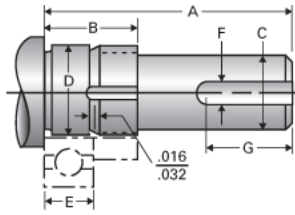

### Product Info

Nominal Bearing Journal Size 45

### Dimensions

C [in]	1.375 / 1.374
D [in]	1.7721 / 1.7716
F [in]	0.313
G [in]	1.50
Typical Journal for Single Bearing A [in]	3.73
Typical Journal for Single Bearing B [in]	1.54
Typical Journal for Single Bearing E [in]	0.984
Lock Nut	N-09
Lock Washer	W-09