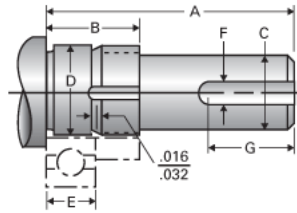

### Product Info

Nominal Bearing Journal Size 40

### Dimensions

C [in]	1.375 / 1.374
D [in]	1.5752 / 1.5747
F [in]	0.313
G [in]	1.50
Typical Journal for Single Bearing A [in]	3.65
Typical Journal for Single Bearing B [in]	1.46
Typical Journal for Single Bearing E [in]	0.906
Lock Nut	N-08
Lock Washer	W-08