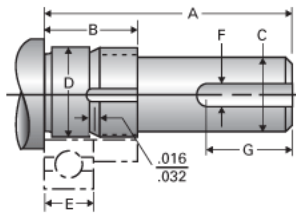

### Product Info

Nominal Bearing Journal Size 30

### Dimensions

C [in]	1.000 / .999
D [in]	1.1814 / 1.1810
F [in]	0.250
G [in]	1.25
Typical Journal for Single Bearing A [in]	2.97
Typical Journal for Single Bearing B [in]	1.16
Typical Journal for Single Bearing E [in]	0.630
Lock Nut	N-06
Lock Washer	W-06