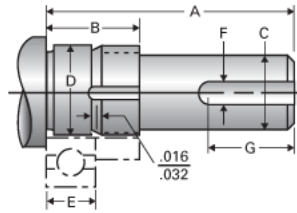

### Product Info

Nominal Bearing Journal Size 17

### Dimensions

C [in]	.500 / .499
D [in]	.6695 / .6692
F [in]	0.125
G [in]	1.00
Typical Journal for Single Bearing A [in]	2.23
Typical Journal for Single Bearing B [in]	0.92
Typical Journal for Single Bearing E [in]	0.472
Lock Nut	N-3
Lock Washer	W-03