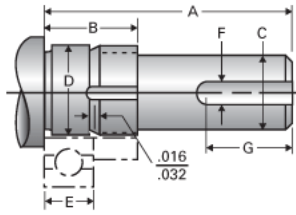

Type 1L, End Code 12

Call 800-321-7800 or visit us online at www.nookindustries.com to configure and order your Type 1L, End Code 12 today!

Product Info

Nominal Bearing Journal Size 12

Dimensions

C [in]	.406 / .405
D [in]	.4726 / .4723
F [in]	0.125
G [in]	1.00
Typical Journal for Single Bearing A [in]	2.11
Typical Journal for Single Bearing B [in]	0.81
Typical Journal for Single Bearing E [in]	0.394
Lock Nut	N-01
Lock Washer	W-01