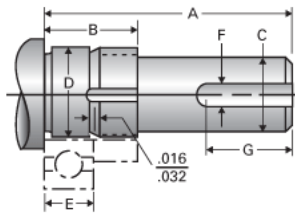

### Product Info

Nominal Bearing Journal Size 10

### Dimensions

C [in]	.312 / .311
D [in]	.3939 / .3936
F [in]	0.125
G [in]	0.50
Typical Journal for Single Bearing A [in]	1.37
Typical Journal for Single Bearing B [in]	0.69
Typical Journal for Single Bearing E [in]	0.315
Lock Nut	N-00
Lock Washer	W-00