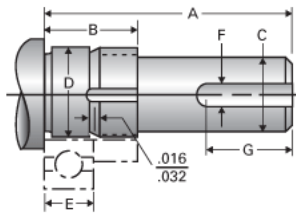

Type 1L, End Code 9

Call 800-321-7800 or visit us online at www.nookindustries.com to configure and order your Type 1L, End Code 9 today!

Product Info

Nominal Bearing Journal Size 9

Dimensions

C [in]	.250 / .249
D [in]	.3544 / .3541
F [in]	0.094
G [in]	0.46
Typical Journal for Single Bearing A [in]	1.38
Typical Journal for Single Bearing B [in]	0.72
Typical Journal for Single Bearing E [in]	0.315
Lock Nut	5/16-24
Lock Washer	N/A