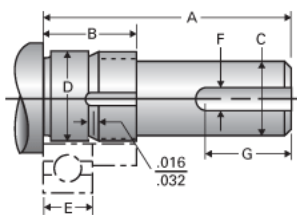

Type 1L, End Code 8

Call 800-321-7800 or visit us online at www.nookindustries.com to configure and order your Type 1L, End Code 8 today!

Product Info

Nominal Bearing Journal Size

8

Dimensions

C [in]	.250 / .249
D [in]	.3151 / .3148
F [in]	0.094
G [in]	0.46
Typical Journal for Single Bearing A [in]	1.31
Typical Journal for Single Bearing B [in]	0.58
Typical Journal for Single Bearing E [in]	0.276
Lock Nut	5/16-24
Lock Washer	N/A