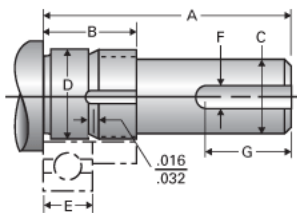

Type 1L, End Code 6

Call 800-321-7800 or visit us online at www.nookindustries.com to configure and order your Type 1L, End Code 6 today!

Product Info

Nominal Bearing Journal Size 6

Dimensions

C [in]	.125 / .124
D [in]	.2363 / .2360
F [in]	N/A
G [in]	N/A
Typical Journal for Single Bearing A [in]	0.88
Typical Journal for Single Bearing B [in]	0.55
Typical Journal for Single Bearing E [in]	2.360
Lock Nut	#10-32
Lock Washer	N/A