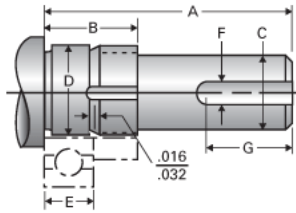

Type 1L, End Code 3

Call 800-321-7800 or visit us online at www.nookindustries.com to configure and order your Type 1L, End Code 3 today!

Product Info

Nominal Bearing Journal Size 3

Dimensions

C [in]	.093 / .092
D [in]	.1251 / .1248
F [in]	N/A
G [in]	N/A
Typical Journal for Single Bearing A [in]	0.63
Typical Journal for Single Bearing B [in]	0.36
Typical Journal for Single Bearing E [in]	0.156
Lock Nut	#5-40
Lock Washer	N/A