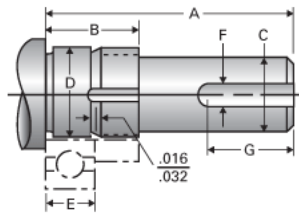

Type 1K, End Code 105

Call 800-321-7800 or visit us online at www.nookindustries.com to configure and order your Type 1K, End Code 105 today!

Product Info

Nominal Bearing Journal Size 105

Dimensions

C [in]	4.000 / 3.999
D [in]	4.1345 / 4.1338
F [in]	1.000
G [in]	6.75
Typical Journal for Single Bearing A [in]	10.84
Typical Journal for Single Bearing B [in]	2.84
Typical Journal for Single Bearing E [in]	1.929
Lock Nut	AN-21
Lock Washer	W-21