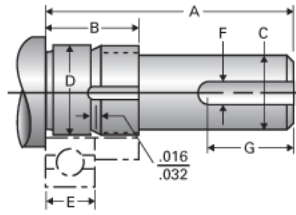

Type 1K, End Code 20

Call 800-321-7800 or visit us online at www.nookindustries.com to configure and order your Type 1K, End Code 20 today!

Product Info

Nominal Bearing Journal Size 20

Dimensions

C [in]	.625 / .624
D [in]	.7877 / .7873
F [in]	0.188
G [in]	1.00
Typical Journal for Single Bearing A [in]	2.37
Typical Journal for Single Bearing B [in]	1.06
Typical Journal for Single Bearing E [in]	0.551
Lock Nut	N-04
Lock Washer	W-04