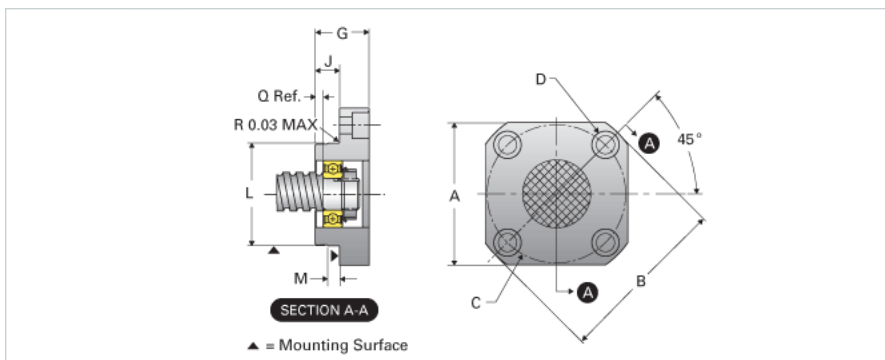

### Product Info

Part Number	EZF-4020
Machined End Code	20
Nominal Bearing Journal Size [mm]	20

### Dimensions

A [in]	3.38
B - Diameter [in]	4.03
C Bolt Circle [in]	3.250
C'Bore [in]	0.53
D Thru [in]	0.344
G [in]	1.47
J [in]	0.72
L Maximum [in]	2.5193
L Minimum [in]	2.5185
M [in]	0.312
Q [in]	0.20

### Weight

Weight [lb]	2.93
-------------	------