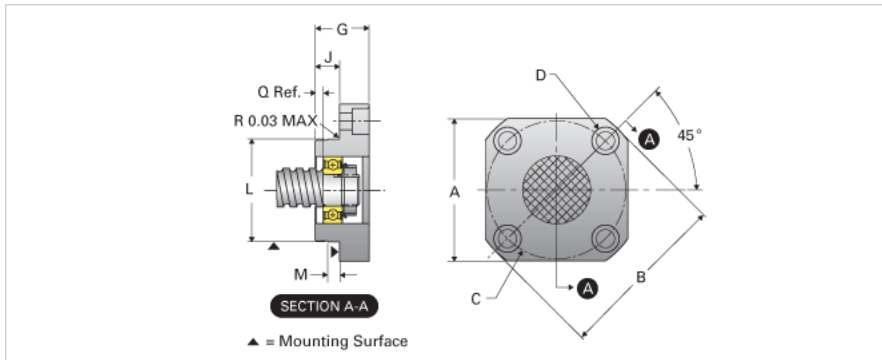

### Product Info

Part Number	EZF-4015
Machined End Code	15
Nominal Bearing Journal Size [mm]	15

### Dimensions

A [in]	2.70
B - Diameter [in]	3.27
C Bolt Circle [in]	2.750
C'Bore [in]	0.44
D Thru [in]	0.281
G [in]	1.25
J [in]	0.63
L Maximum [in]	2.1256
L Minimum [in]	2.1250
M [in]	0.312
Q [in]	0.20

### Weight

Weight [lb]	1.60
-------------	------