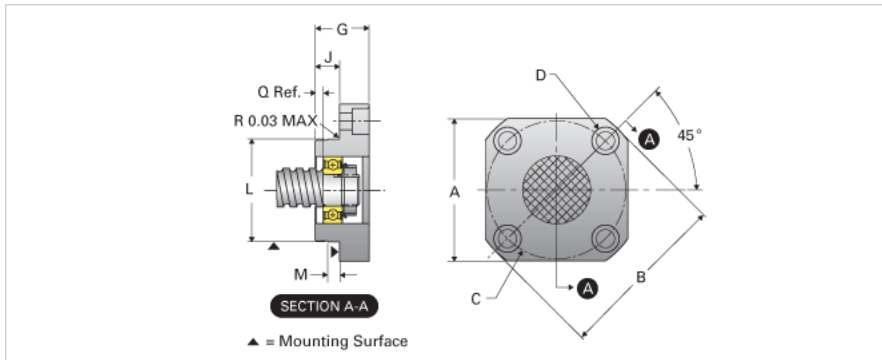

### Product Info

Part Number	EZF-4012
Machined End Code	12
Nominal Bearing Journal Size [mm]	12

### Dimensions

A [in]	2.50
B - Diameter [in]	3.17
C Bolt Circle [in]	2.500
C'Bore [in]	0.44
D Thru [in]	0.266
G [in]	1.15
J [in]	0.55
L Maximum [in]	1.8894
L Minimum [in]	1.8888
M [in]	0.312
Q [in]	0.13

### Weight

Weight [lb]	1.31
-------------	------