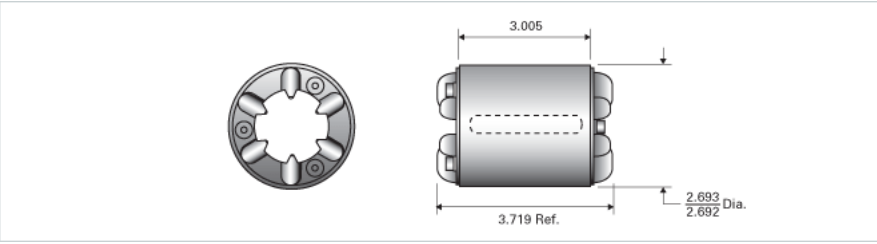

## PowerTorq SOR8945

Call 800-321-7800 or visit us online at [www.nookindustries.com](http://www.nookindustries.com) to configure and order your PowerTorq SOR8945 today!

Product Info	
Part Number	SOR8945
Nominal Diameter [in]	1.500
Details	
Active Circuits	6
Nominal Ball Diameter [in]	0.250
Optional Keyway	3/8x3/16x2.00
Ball Return	Stamped
Balls per Outer Race	168
Weight	
Outer Race Weight [lb]	3.42
Performance Specifications	
Dynamic Torque [in-lb]	8400
Static Torque [in-lb]	23170