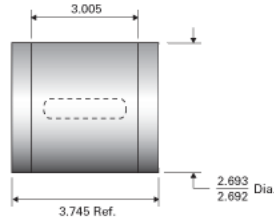

PowerTorq HPR8945

Call 800-321-7800 or visit us online at www.nookindustries.com to configure and order your PowerTorq HPR8945 today!

Product Info

Part Number	HPR8945
Nominal Diameter [in]	1.500

Details

Active Circuits	6
Nominal Ball Diameter [in]	0.250
Optional Keyway	3/8x3/16x2.00
Ball Return	Cast
Balls per Outer Race	168

Weight

Outer Race Weight [lb]	4.00
------------------------	------

Performance Specifications

Dynamic Torque [in-lb]	8400
Static Torque [in-lb]	23170