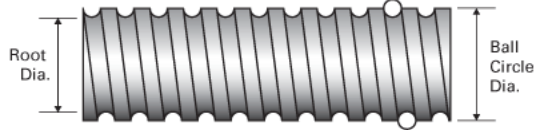

### Product Info

Screw Code	4000-1000 SRT RA
Precision	SRT
Screw Material	4150
Thread Direction	RH

### Details

Ball Circle Diameter [in]	4.000
Lead [in]	1.000
Root Diameter [in]	3.338
End Code for Types 1,2,3,5 [* Journals may show tracings of the thread]	80
End Code for Type 4 [* Journals may show tracings of the thread]	48

### Performance Specifications

Lead Accuracy +/- [in./ft.]	0.0080
-----------------------------	--------