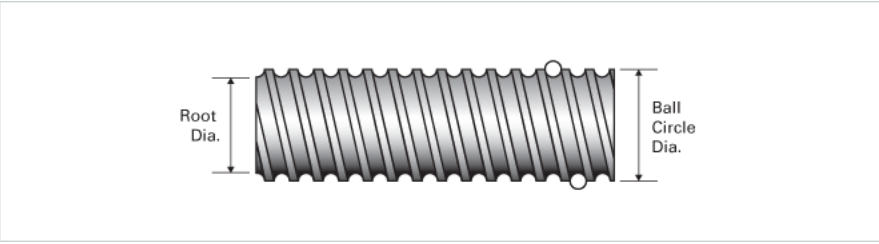

## PowerTrac SRT 3000 - 1500 RH

Call 800-321-7800 or visit us online at [www.nookindustries.com](http://www.nookindustries.com) to configure and order your PowerTrac SRT 3000 - 1500 RH today!

Product Info	
Screw Code	3000-1500 SRT RA
Precision	SRT
Screw Material	4150
Thread Direction	RH
Details	
Ball Circle Diameter [in]	3.000
Lead [in]	1.500
Root Diameter [in]	2.480
End Code for Types 1,2,3,5 [* Journals may show tracings of the thread]	60
End Code for Type 4 [* Journals may show tracings of the thread]	39
Performance Specifications	
Lead Accuracy +/- [in./ft.]	0.0080
Part Numbers	
2 ft. Part Number	
4 ft. Part Number	SRT4987
6 ft. Part Number	
8 ft. Part Number	SRT4988
12 ft. Part Number	SRT4989
16 ft. Part Number	SRT0444
20 ft. Part Number	SRT0609
Weight	
Screw Weight [lb./ft.]	19.30