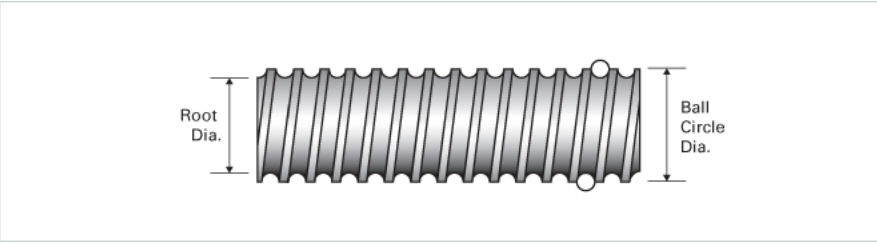

## PowerTrac SRT 3000 - 0660 LH

Call 800-321-7800 or visit us online at [www.nookindustries.com](http://www.nookindustries.com) to configure and order your PowerTrac SRT 3000 - 0660 LH today!

Product Info	
Screw Code	3000-0600 SRT LA
Precision	SRT
Screw Material	4150
Thread Direction	LH
Details	
Ball Circle Diameter [in]	3.000
Lead [in]	0.660
Root Diameter [in]	2.480
End Code for Types 1,2,3,5 [* Journals may show tracings of the thread]	60
End Code for Type 4 [* Journals may show tracings of the thread]	39
Performance Specifications	
Lead Accuracy +/- [in./ft.]	0.0080
Part Numbers	
2 ft. Part Number	
4 ft. Part Number	SRT0410
6 ft. Part Number	
8 ft. Part Number	SRT0411
12 ft. Part Number	SRT0412
16 ft. Part Number	SRT0413
20 ft. Part Number	SRT0414
Weight	
Screw Weight [lb./ft.]	19.60