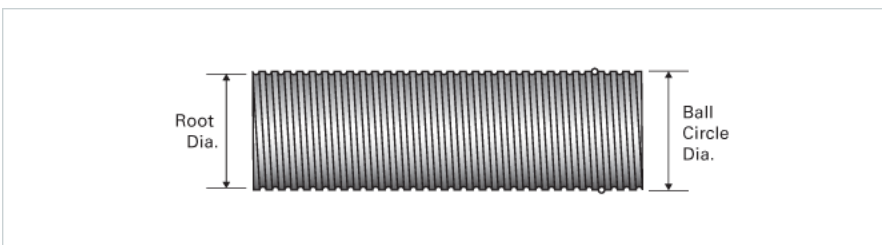

## PowerTrac SRT 2500 - 0250 RH

Call 800-321-7800 or visit us online at [www.nookindustries.com](http://www.nookindustries.com) to configure and order your PowerTrac SRT 2500 - 0250 RH today!

Product Info	
Screw Code	2500-0250 SRT RA
Precision	SRT
Screw Material	4150
Thread Direction	RH
Details	
Ball Circle Diameter [in]	2.500
Lead [in]	0.250
Root Diameter [in]	2.320
End Code for Types 1,2,3,5 [* Journals may show tracings of the thread]	50
End Code for Type 4 [* Journals may show tracings of the thread]	32
Performance Specifications	
Lead Accuracy +/- [in./ft.]	0.0040
Part Numbers	
2 ft. Part Number	
4 ft. Part Number	SRT3255
6 ft. Part Number	
8 ft. Part Number	SRT3256
12 ft. Part Number	SRT3257
16 ft. Part Number	SRT0442
20 ft. Part Number	SRT0606
Weight	
Screw Weight [lb./ft.]	15.45