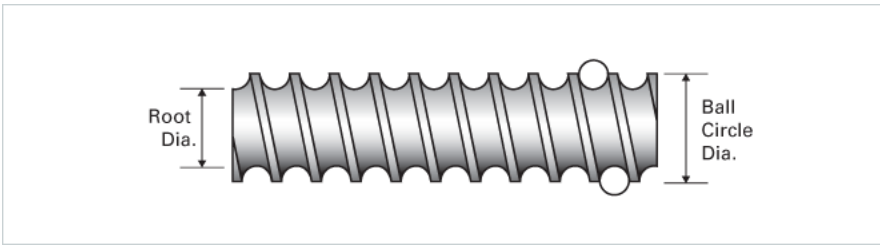

PowerTrac SRT 1500 - 0473 RH

Call 800-321-7800 or visit us online at www.nookindustries.com to configure and order your PowerTrac SRT 1500 - 0473 RH today!

| Product Info | |
|---|------------------|
| Screw Code | 1500-0473 SRT RA |
| Precision | SRT |
| Screw Material | 4150 |
| Thread Direction | RH |
| Details | |
| Ball Circle Diameter [in] | 1.500 |
| Lead [in] | 0.473 |
| Root Diameter [in] | 1.140 |
| End Code for Types 1,2,3,5 [* Journals may show tracings of the thread] | 25 |
| End Code for Type 4 [* Journals may show tracings of the thread] | 16 |
| Performance Specifications | |
| Lead Accuracy +/- [in./ft.] | 0.0040 |
| Part Numbers | |
| 2 ft. Part Number | |
| 4 ft. Part Number | SRT9610 |
| 6 ft. Part Number | |
| 8 ft. Part Number | SRT9127 |
| 12 ft. Part Number | SRT9624 |
| 16 ft. Part Number | SRT0435 |
| 20 ft. Part Number | SRT0597 |
| Weight | |
| Screw Weight [lb./ft.] | 4.47 |