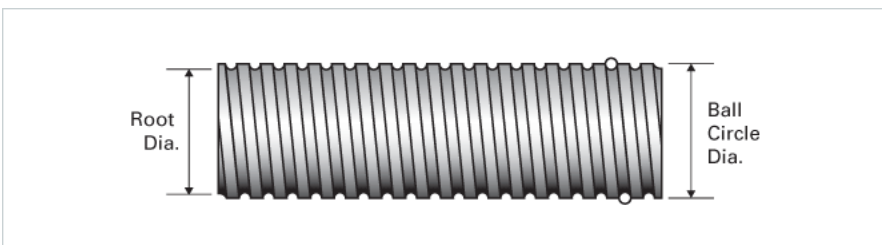

## PowerTrac SRT 1500 - 0250 RH

Call 800-321-7800 or visit us online at [www.nookindustries.com](http://www.nookindustries.com) to configure and order your PowerTrac SRT 1500 - 0250 RH today!

Product Info	
Screw Code	1500-0250 SRT RA
Precision	SRT
Screw Material	4150
Thread Direction	RH
Details	
Ball Circle Diameter [in]	1.500
Lead [in]	0.250
Root Diameter [in]	1.320
End Code for Types 1,2,3,5 [* Journals may show tracings of the thread]	30
End Code for Type 4 [* Journals may show tracings of the thread]	19
Performance Specifications	
Lead Accuracy +/- [in./ft.]	0.0040
Part Numbers	
2 ft. Part Number	
4 ft. Part Number	SRT7012
6 ft. Part Number	
8 ft. Part Number	SRT7020
12 ft. Part Number	SRT7028
16 ft. Part Number	SRT0433
20 ft. Part Number	SRT0595
Weight	
Screw Weight [lb./ft.]	5.16