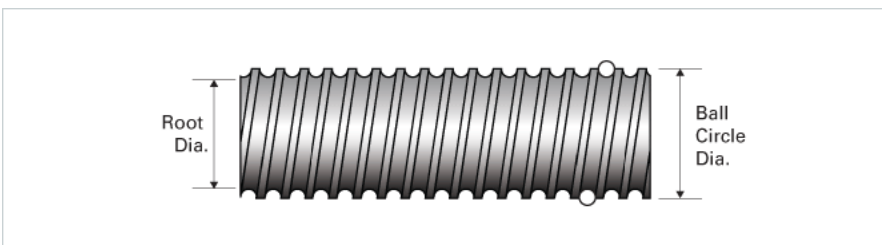

PowerTrac SRT 1250 - 0200 LH

Call 800-321-7800 or visit us online at www.nookindustries.com to configure and order your PowerTrac SRT 1250 - 0200 LH today!

Product Info

Screw Code	1250-0200 SRT LA
Precision	SRT
Screw Material	4150
Thread Direction	LH

Details

Ball Circle Diameter [in]	1.250
Lead [in]	0.200
Root Diameter [in]	1.115
End Code for Types 1,2,3,5 [* Journals may show tracings of the thread]	25
End Code for Type 4 [* Journals may show tracings of the thread]	16

Performance Specifications

Lead Accuracy +/- [in./ft.]	0.0040
-----------------------------	--------

Part Numbers

2 ft. Part Number	
4 ft. Part Number	SRT1223
6 ft. Part Number	
8 ft. Part Number	SRT1227
12 ft. Part Number	SRT1221
16 ft. Part Number	SRT1225
20 ft. Part Number	