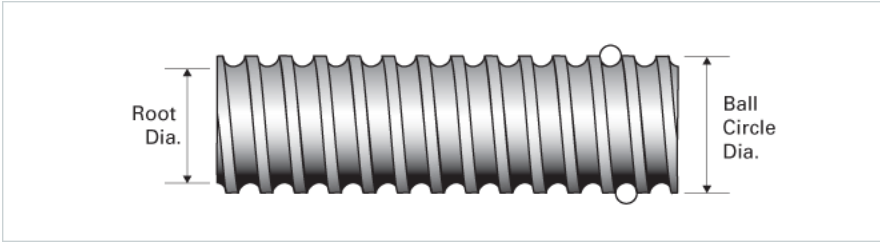

### Product Info

Screw Code	1000-0500 SRT RA
Precision	SRT
Screw Material	4150
Thread Direction	RH

### Details

Ball Circle Diameter [in]	1.000
Lead [in]	0.500
Root Diameter [in]	0.820
End Code for Types 1,2,3,5 [* Journals may show tracings of the thread]	20
End Code for Type 4 [* Journals may show tracings of the thread]	12

### Performance Specifications

Lead Accuracy +/- [in./ft.]	0.0040
-----------------------------	--------

### Part Numbers

2 ft. Part Number	
4 ft. Part Number	SRT9990
6 ft. Part Number	
8 ft. Part Number	SRT9991
12 ft. Part Number	SRT9992
16 ft. Part Number	SRT9993
20 ft. Part Number	