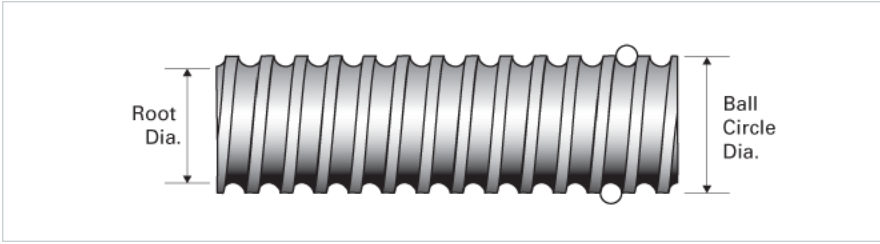

## PowerTrac SRT 1000 - 0250 LH

Call 800-321-7800 or visit us online at [www.nookindustries.com](http://www.nookindustries.com) to configure and order your PowerTrac SRT 1000 - 0250 LH today!

Product Info	
Screw Code	1000-0250 SRT LA
Precision	SRT
Screw Material	4150
Thread Direction	LH
Details	
Ball Circle Diameter [in]	1.000
Lead [in]	0.250
Root Diameter [in]	0.820
End Code for Types 1,2,3,5 [* Journals may show tracings of the thread]	20
End Code for Type 4 [* Journals may show tracings of the thread]	12
Performance Specifications	
Lead Accuracy +/- [in./ft.]	0.0040
Part Numbers	
2 ft. Part Number	
4 ft. Part Number	SRT5499
6 ft. Part Number	
8 ft. Part Number	SRT5507
12 ft. Part Number	SRT5515
16 ft. Part Number	SRT0428
20 ft. Part Number	
Weight	
Screw Weight [lb./ft.]	2.20