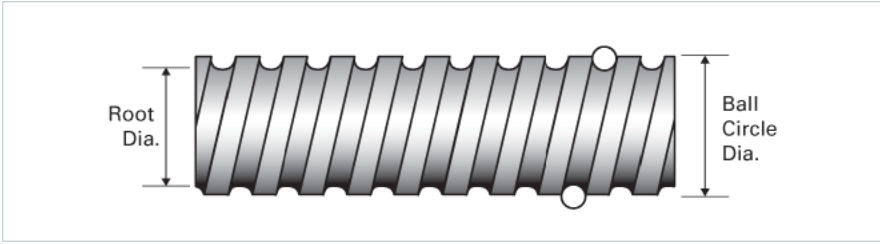

## PowerTrac SRT 0631 - 0200 LH

Call 800-321-7800 or visit us online at [www.nookindustries.com](http://www.nookindustries.com) to configure and order your PowerTrac SRT 0631 - 0200 LH today!

Product Info	
Screw Code	0631-0200 SRT LA
Precision	SRT
Screw Material	4150
Thread Direction	LH
Details	
Ball Circle Diameter [in]	0.631
Lead [in]	0.200
Root Diameter [in]	0.500
End Code for Types 1,2,3,5 [* Journals may show tracings of the thread]	12
End Code for Type 4 [* Journals may show tracings of the thread]	8
Performance Specifications	
Lead Accuracy +/- [in./ft.]	0.0040
Part Numbers	
2 ft. Part Number	SRT9562
4 ft. Part Number	SRT5092
6 ft. Part Number	SRT7541
8 ft. Part Number	
12 ft. Part Number	
16 ft. Part Number	
20 ft. Part Number	
Weight	
Screw Weight [lb./ft.]	0.82