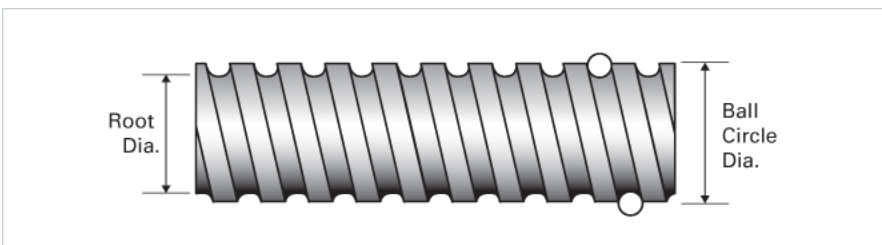

### Product Info

Screw Code	0631-0200 SRT RA
Precision	SRT
Screw Material	4150
Thread Direction	RH

### Details

Ball Circle Diameter [in]	0.631
Lead [in]	0.200
Root Diameter [in]	0.500
End Code for Types 1,2,3,5 [* Journals may show tracings of the thread]	12
End Code for Type 4 [* Journals may show tracings of the thread]	8

### Performance Specifications

Lead Accuracy +/- [in./ft.]	0.0040
-----------------------------	--------

### Part Numbers

2 ft. Part Number	SRT9392
4 ft. Part Number	SRT9987
6 ft. Part Number	SRT7540
8 ft. Part Number	
12 ft. Part Number	
16 ft. Part Number	
20 ft. Part Number	