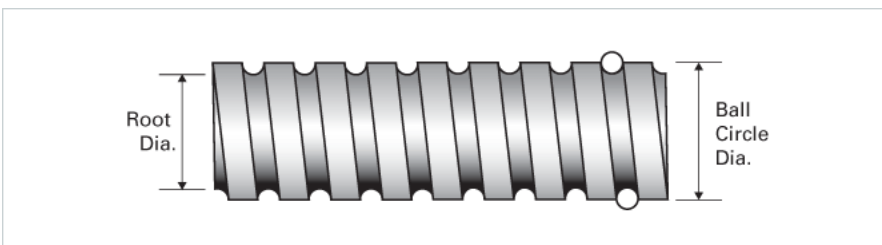

### Product Info

Screw Code	0375-0125 SRT RA
Precision	SRT
Screw Material	4150
Thread Direction	RH

### Details

Ball Circle Diameter [in]	0.375
Lead [in]	0.125
Root Diameter [in]	0.300
End Code for Types 1,2,3,5 [* Journals may show tracings of the thread]	7
End Code for Type 4 [* Journals may show tracings of the thread]	4

### Performance Specifications

Lead Accuracy +/- [in./ft.]	0.0040
-----------------------------	--------

### Part Numbers

2 ft. Part Number	SRT9420
4 ft. Part Number	SRT7538
6 ft. Part Number	
8 ft. Part Number	
12 ft. Part Number	
16 ft. Part Number	
20 ft. Part Number	