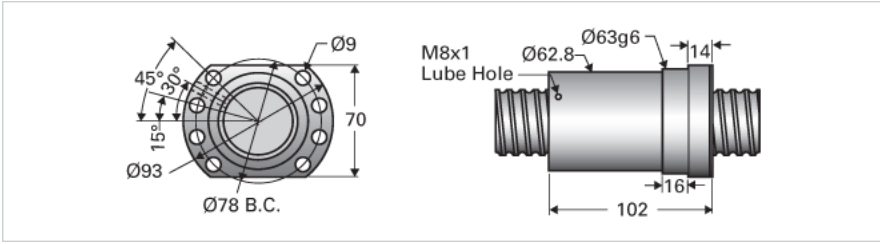

## PowerTrac MBN 40 x 40 RH

Call 800-321-7800 or visit us online at [www.nookindustries.com](http://www.nookindustries.com) to configure and order your PowerTrac MBN 40 x 40 RH today!

Product Info	
Ball Nut Number	MPN10429
Thread Direction	RH
Details	
Ball Circle Diameter [mm]	40.28
Lead [mm]	40
Nominal Ball Diameter [mm]	6.35
Root Diameter [mm]	33.79
Forces and Torques	
Torque to Raise 1 kN [Nm]	7.08
Flange Part Numbers	
Flange Part Number	INTEGRAL
Wiper Part Numbers	
Wiper Kit Part Number	PLASTIC
Weight	
Nut Weight [g]	1.56
Performance Specifications	
Lead Accuracy +/- [mm/m/300mm]	100
Dynamic Load Ca [kN]	75.3
Static Load Coa [kN]	121.4