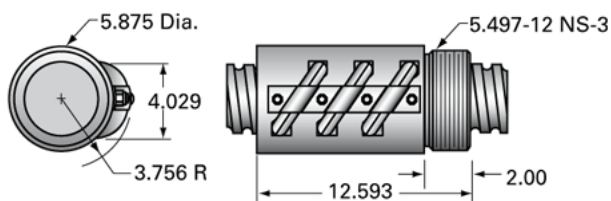

PowerTrac SBN 4000 - 1000 RH, Triple Circuit

Call 800-321-7800 or visit us online at www.nookindustries.com to configure and order your PowerTrac SBN 4000 - 1000 RH, Triple Circuit today!

Product Info

Ball Nut Number	SBN3258
Thread Direction	RH

Details

Ball Circle Diameter [in]	4.000
Lead [in]	1.000
Nominal Ball Diameter [in]	0.625
Root diameter [in]	3.338

Dimensions

A [in]

Forces and Torques

Torque to Raise 1 lb. [in-lb]	0.177
-------------------------------	-------

Flange Part Numbers

Flange Part Number	FLG3307
--------------------	---------

Wiper Part Numbers

Wiper Kit Part Number	WKB3306
Wiper Kit Felt Part Number	WKF4057

Weight

Nut Weight [lb]	53.50
-----------------	-------

Performance Specifications

Lead Accuracy +/- [in./ft.]	0.008
Maximum Adjustable Preload [lb]	
Spring Rate x 10 ⁶ [lb./in.]	
Dynamic Load [lb]	85758
Static Load [lb]	476970