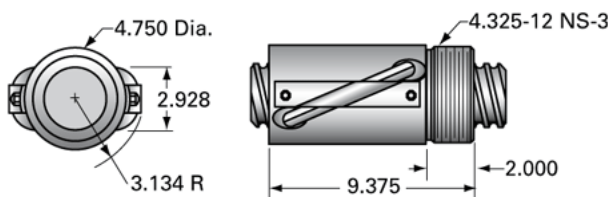

### Product Info

Ball Nut Number	SBN4986
Thread Direction	RH

### Details

Ball Circle Diameter [in]	3.000
Lead [in]	1.500
Nominal Ball Diameter [in]	0.500
Root diameter [in]	2.480

### Dimensions

A [in]

### Performance Specifications

Lead Accuracy +/- [in./ft.]	0.008
Maximum Adjustable Preload [lb]	
Spring Rate x 10 <sup>6</sup> [lb./in.]	
Dynamic Load [lb]	53646
Static Load [lb]	253617