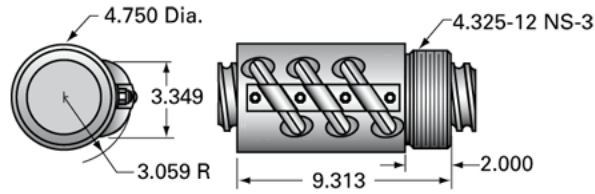

### Product Info

Ball Nut Number	SBN10257
Thread Direction	LH

### Details

Ball Circle Diameter [in]	3.000
Lead [in]	0.660
Nominal Ball Diameter [in]	0.500
Root diameter [in]	2.480

### Dimensions

A [in]

### Performance Specifications

Lead Accuracy +/- [in./ft.]	0.008
Maximum Adjustable Preload [lb]	
Spring Rate x 10 <sup>6</sup> [lb./in.]	
Dynamic Load [lb]	44316
Static Load [lb]	271733