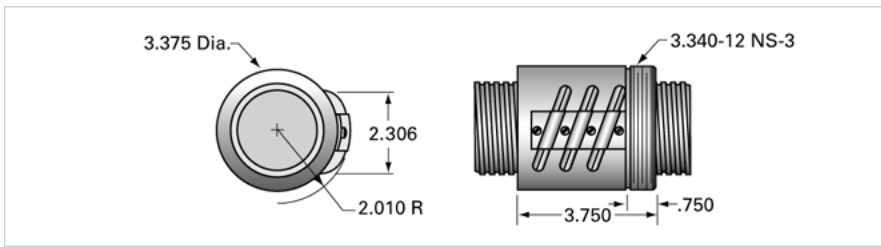

PowerTrac SBN 2500 - 0250 RH, Triple Circuit

Call 800-321-7800 or visit us online at www.nookindustries.com to configure and order your PowerTrac SBN 2500 - 0250 RH, Triple Circuit today!

Product Info

Ball Nut Number	SBN3243
Thread Direction	RH

Details

Ball Circle Diameter [in]	2.500
Lead [in]	0.250
Nominal Ball Diameter [in]	0.156
Root diameter [in]	2.320

Dimensions

A [in]

Forces and Torques

Torque to Raise 1 lb. [in-lb]	0.044
-------------------------------	-------

Flange Part Numbers

Flange Part Number	FLG3263
--------------------	---------

Wiper Part Numbers

Wiper Kit Part Number	WKB3324
Wiper Kit Felt Part Number	

Weight

Nut Weight [lb]	4.70
-----------------	------

Performance Specifications

Lead Accuracy +/- [in./ft.]	0.004
Maximum Adjustable Preload [lb]	
Spring Rate x 10 ⁶ [lb./in.]	
Dynamic Load [lb]	6315
Static Load [lb]	81938