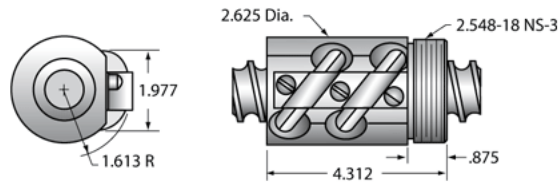

PowerTrac SBN 1500 - 0473 RH, Double Circuit

Call 800-321-7800 or visit us online at www.nookindustries.com to configure and order your PowerTrac SBN 1500 - 0473 RH, Double Circuit today!

Product Info

Ball Nut Number	SBN7513
Thread Direction	RH

Details

Ball Circle Diameter [in]	1.500
Lead [in]	0.473
Nominal Ball Diameter [in]	0.344
Root diameter [in]	1.140

Dimensions

A [in]

Forces and Torques

Torque to Raise 1 lb. [in-lb]	0.084
-------------------------------	-------

Flange Part Numbers

Flange Part Number	FLG7573
--------------------	---------

Wiper Part Numbers

Wiper Kit Part Number	WKB2655
Wiper Kit Felt Part Number	

Weight

Nut Weight [lb]	3.90
-----------------	------

Performance Specifications

Lead Accuracy +/- [in./ft.]	0.004
Maximum Adjustable Preload [lb]	
Spring Rate x 10 ⁶ [lb./in.]	
Dynamic Load [lb]	10050
Static Load [lb]	57770