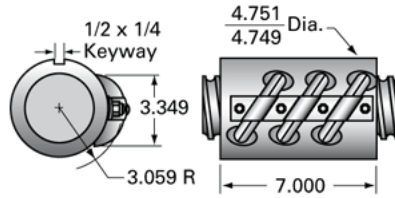

### Product Info

Ball Nut Number	SBN8347
Thread Direction	RH

### Details

Ball Circle Diameter [in]	3.000
Lead [in]	0.660
Nominal Ball Diameter [in]	0.500
Root diameter [in]	2.480

### Performance Specifications

Lead Accuracy +/- [in./ft.]	0.008
Maximum Adjustable Preload [lb]	
Spring Rate x 10 <sup>6</sup> [lb./in.]	
Dynamic Load [lb]	44316
Static Load [lb]	271733