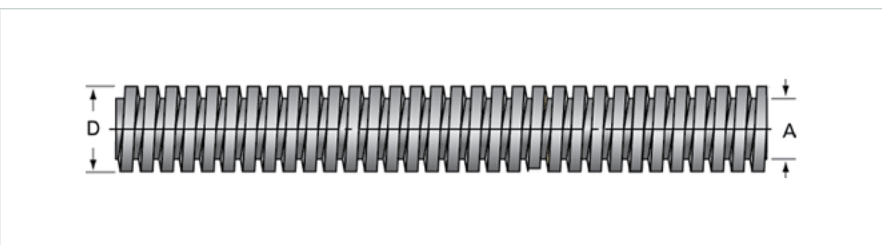

## PowerAC 3/4"-3 LA

Call 800-321-7800 or visit us online at [www.nookindustries.com](http://www.nookindustries.com) to configure and order your PowerAC 3/4"-3 LA today!

Product Info	
Screw Code	073-LA
Thread Direction	LH
Screw Material	4140 Series
Details	
Lead [in]	0.333
Starts	2
Pitch [in]	0.167
Turns Per Inch	3
Threads per Inch	6
Thread Code	073
Form	2C
End Code for Types 1,2,3,5 [* Journals may show tracings of the thread]	12
End Code for Type 4 [* Journals may show tracings of the thread]	8
Dimensions	
A - Root Diameter Minimum [in]	0.537
D - Nominal Rod Diameter [in]	0.750
Part Numbers	
3 ft. Part Number	51073
6 ft. Part Number	52073
12 ft. Part Number	53073
20 ft. Part Number	
Performance Specifications	
Lead Accuracy +/- [in/in]	0.0003
Weight	
Screw Weight [lb./ft.]	1.17