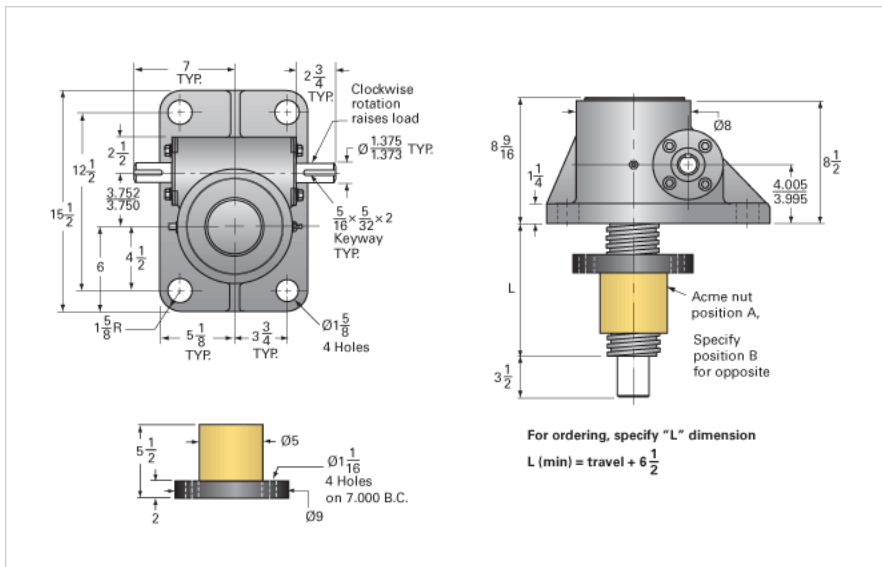

### Details

Capacity [Ton]	11.66
Gear Ratio	32:1
Turns of Worm per Inch Travel	48
Torque to Raise 1 lb. [in-lb]	0.0251
Lifting Screw Diameter [in]	3.75
Screw Lead [in]	0.667
Root Diameter [in]	3.083
Tare Drag Torque [in-lb]	50

### Performance Specifications

Maximum Allowable Input [hp]	3.50
Maximum Input Torque [in-lb]	600
Maximum Load at 1750 RPM	5022
Starting Torque	2 x Running Torque