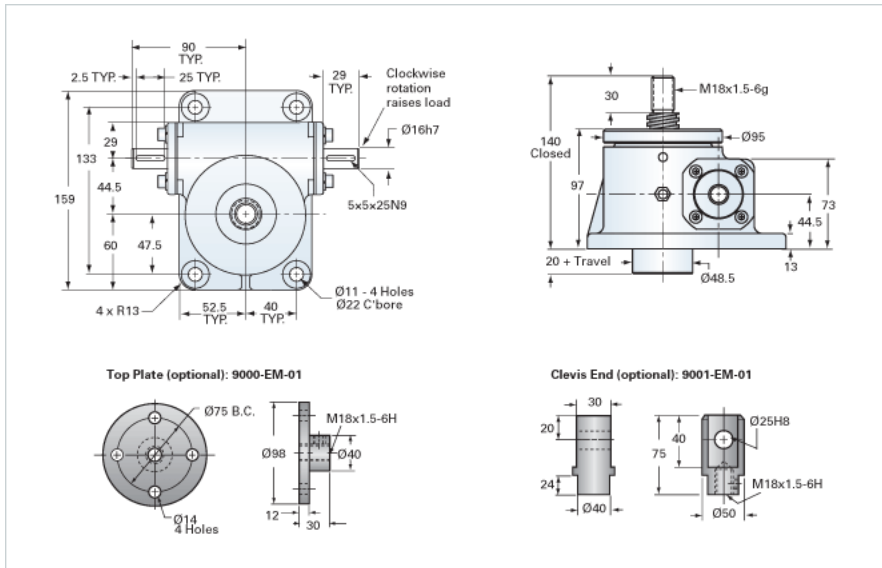

### Details

Capacity [kN]	25
Gear Ratio	12:1
Raise for One Turn of Worm [mm]	0.50
Torque to Raise 1 kN [Nm]	0.35
No Load Torque [Nm]	0.56
Lifting Screw Diameter [mm]	26
Screw Lead [mm]	6
Root Diameter [mm]	17.8

### Performance Specifications

Maximum Allowable Input [kW]	1.13
Maximum Input Torque [Nm]	8.70
Maximum Load at 1425 RPM [kN]	21.7
Maximum Worm Speed at Rated Load [rpm]	1235
Starting Torque	2 x Running Torque

### Weight

Base 0 Travel [kg]	7.70
Per 100mm of Travel [kg]	0.32
Grease [kg]	0.22