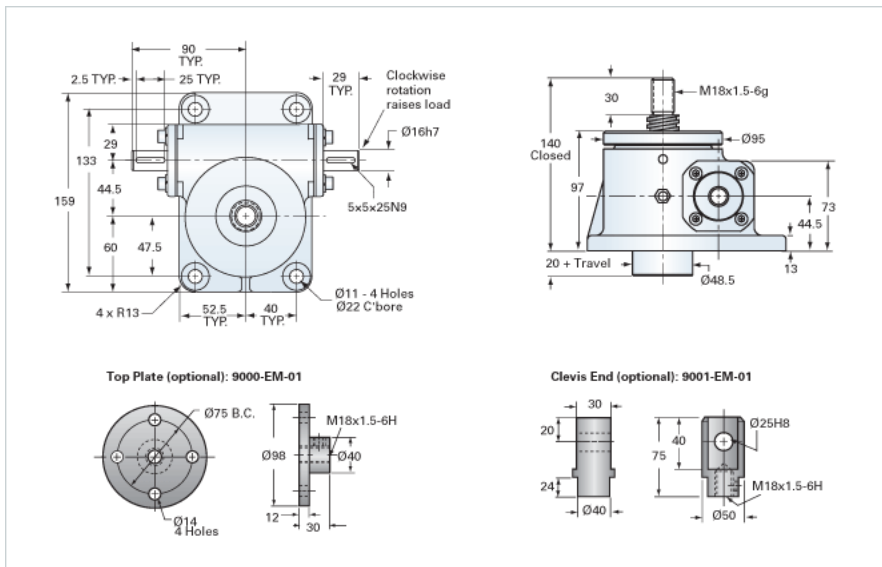

### Details

Capacity [kN]	25
Gear Ratio	6:1
Raise for One Turn of Worm [mm]	1.00
Torque to Raise 1 kN [Nm]	0.59
No Load Torque [Nm]	0.56
Lifting Screw Diameter [mm]	26
Screw Lead [mm]	6
Root Diameter [mm]	17.8

### Performance Specifications

Maximum Allowable Input [kW]	1.51
Maximum Input Torque [Nm]	14.90
Maximum Load at 1425 RPM [kN]	17.0
Maximum Worm Speed at Rated Load [rpm]	975
Starting Torque	2 x Running Torque

### Weight

Base 0 Travel [kg]	7.70
Per 100mm of Travel [kg]	0.32
Grease [kg]	0.22