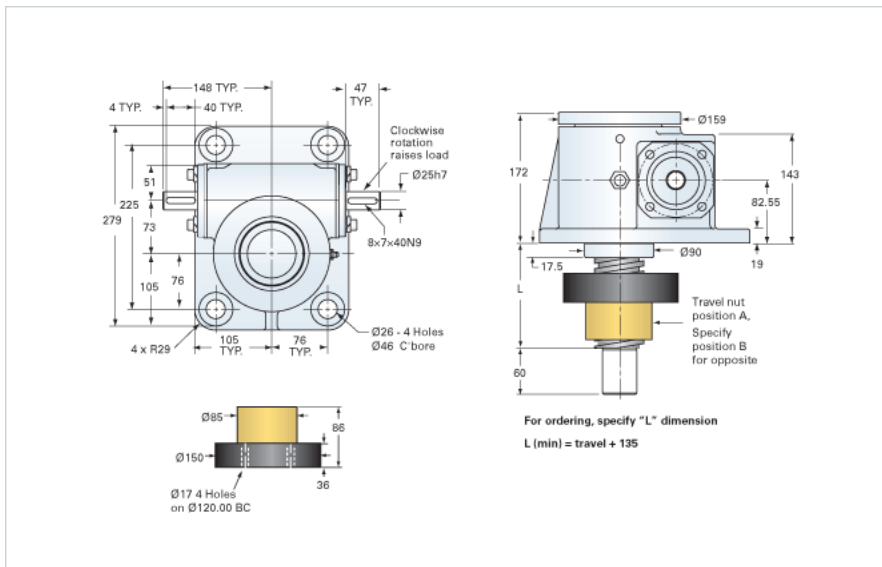

### Details

Capacity [kN]	200
Gear Ratio	8:1
Travel for 1 Turn of Worm [mm]	1.5
Torque to Raise 1 kN [Nm]	1.08
No Load Torque [Nm]	4.52
Lifting Screw Diameter [mm]	65
Screw Lead [mm]	12
Root Diameter [mm]	50.0

### Performance Specifications

Maximum Allowable Input [kW]	5.60
Maximum Input Torque [Nm]	215.00
Maximum Load at 1425 RPM [kN]	35.0
Maximum Worm Speed at Rated Load [rpm]	250
Starting Torque	2 x Running Torque

### Weight

Base 0 Travel [kg]	36.30
Per 100mm of Travel [kg]	2.12
Grease [kg]	1.00