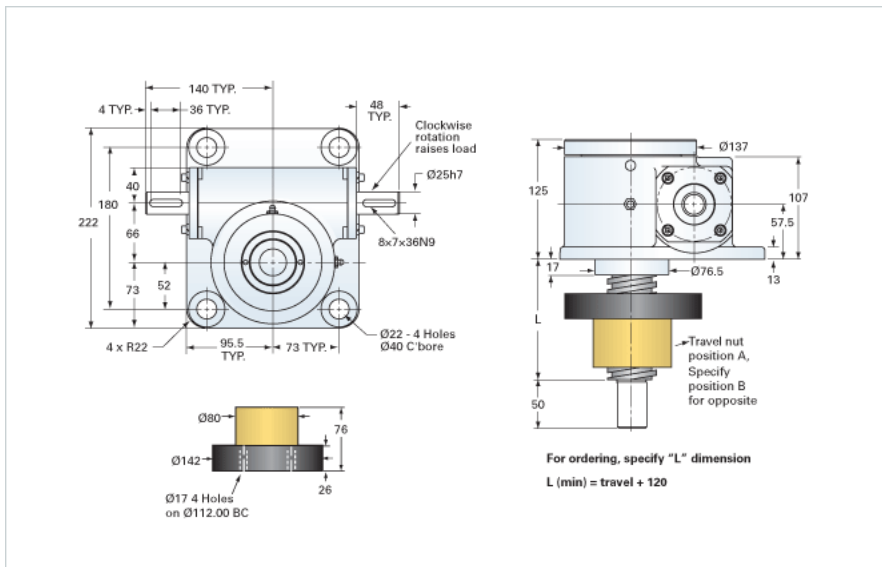

### Details

Capacity [kN]	100
Gear Ratio	8:1
Travel for 1 Turn of Worm [mm]	1.5
Torque to Raise 1 kN [Nm]	0.97
No Load Torque [Nm]	2.26
Lifting Screw Diameter [mm]	55
Screw Lead [mm]	12
Root Diameter [mm]	40.0

### Performance Specifications

Maximum Allowable Input [kW]	3.65
Maximum Input Torque [Nm]	97.20
Maximum Load at 1425 RPM [kN]	25.2
Maximum Worm Speed at Rated Load [rpm]	360
Starting Torque	2 x Running Torque

### Weight

Base 0 Travel [kg]	20.40
Per 100mm of Travel [kg]	1.46
Grease [kg]	0.68