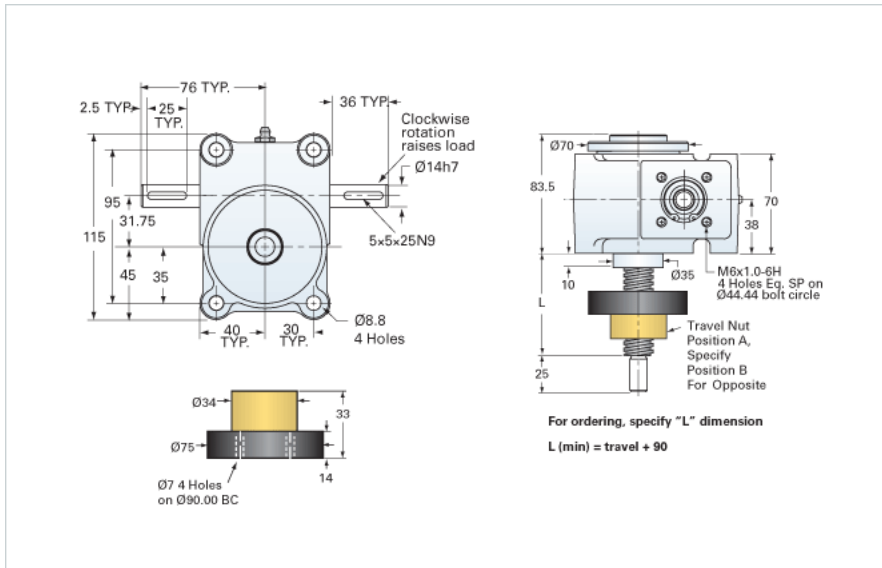

### Details

Capacity [kN]	10
Gear Ratio	5:1
Travel for 1 Turn of Worm [mm]	0.8
Torque to Raise 1 kN [Nm]	0.52
No Load Torque [Nm]	0.34
Lifting Screw Diameter [mm]	20
Screw Lead [mm]	4
Root Diameter [mm]	14.9

### Performance Specifications

Maximum Allowable Input [kW]	0.36
Maximum Input Torque [Nm]	5.19
Maximum Load at 1425 RPM [kN]	4.7
Maximum Worm Speed at Rated Load [rpm]	665
Starting Torque	2 x Running Torque

### Weight

Base 0 Travel [kg]	2.50
Per 100mm of Travel [kg]	0.19
Grease [kg]	0.23