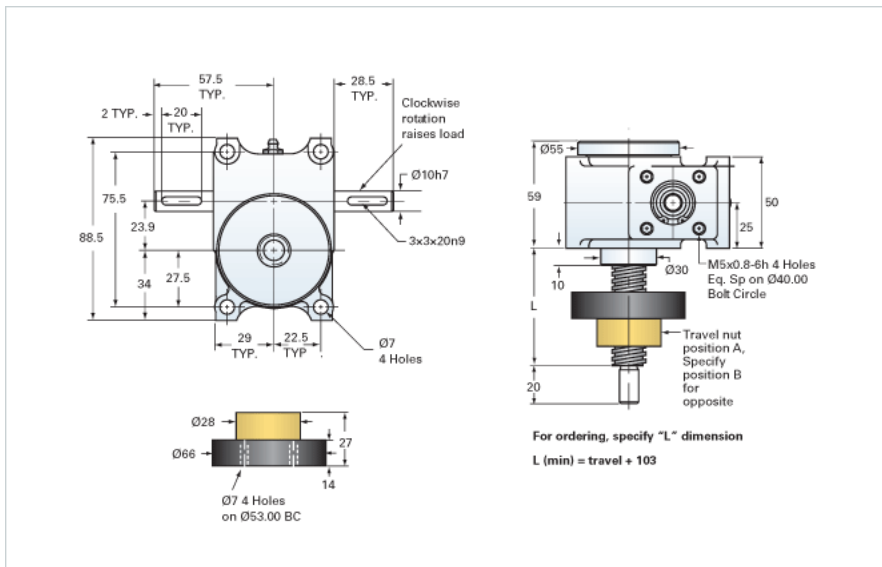

### Details

Capacity [kN]	5
Gear Ratio	20:1
Travel for 1 Turn of Worm [mm]	0.2
Torque to Raise 1 kN [Nm]	0.19
No Load Torque [Nm]	0.11
Lifting Screw Diameter [mm]	16
Screw Lead [mm]	4
Root Diameter [mm]	10.9

### Performance Specifications

Maximum Allowable Input [kW]	0.13
Maximum Input Torque [Nm]	0.94
Maximum Load at 1425 RPM [kN]	4.6
Maximum Worm Speed at Rated Load [rpm]	1130
Starting Torque	2 x Running Torque

### Weight

Base 0 Travel [kg]	1.13
Per 100mm of Travel [kg]	0.12
Grease [kg]	0.23