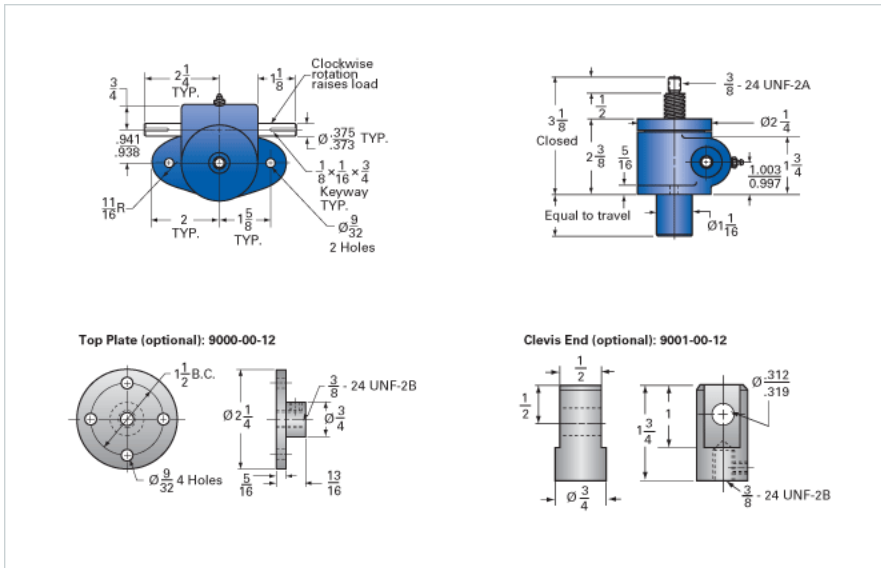

ActionJac MJ-200-U 20:1

Call 800-321-7800 or visit us online at www.nookindustries.com to configure and order your ActionJac MJ-200-U 20:1 today!

Details

Capacity [Ton]	0.5
Gear Ratio	20:1
Turns of Worm Per Inch Travel	200
Torque to Raise 1 lb. [in-lb]	0.0060
Lifting Screw Diameter [in]	0.50
Screw Lead [in]	0.100
Root Diameter [in]	0.359
Tare Drag Torque [in-lb]	1

Performance Specifications

Maximum Allowable Input [hp]	0.17
Maximum Input Torque [in-lb]	5.7
Compression Loading Maximum Travel at 1000 lbs. [lbs]	8.30
Compression Loading Maximum Travel at Any Load [lbs]	9.38
Maximum Worm Speed at Rated Load [rpm]	1800
Travel Rate at 1750 rpm [in/min]	9
Maximum Load at 1750 RPM [lb]	1000
Starting Torque	2 x Running Torque