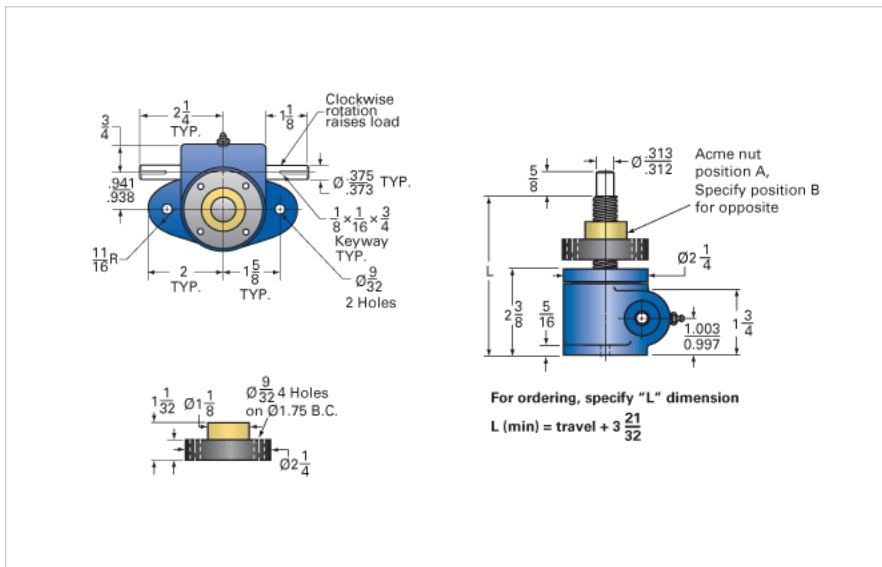

ActionJac MJ-200-UR 20:1

Call 800-321-7800 or visit us online at www.nookindustries.com to configure and order your ActionJac MJ-200-UR 20:1 today!

Details

Capacity [Ton]	0.5
Gear Ratio	20:1
Turns of Worm Per Inch Travel	200
Torque to Raise 1 lb. [in-lb]	0.0060
Lifting Screw Diameter [in]	0.50
Screw Lead [in]	0.100
Root Diameter [in]	0.359
Tare Drag Torque [in-lb]	1

Performance Specifications

Maximum Allowable Input [hp]	0.17
Maximum Input Torque [in-lb]	5.7
Compression Loading Maximum Travel at 1000 lbs. [lbs]	8.30
Compression Loading Maximum Travel at Any Load [lbs]	9.38
Maximum Worm Speed at Rated Load [rpm]	1800
Travel Rate at 1750 rpm [in/min]	9
Maximum Load at 1750 RPM [lb]	1000
Starting Torque	2 x Running Torque